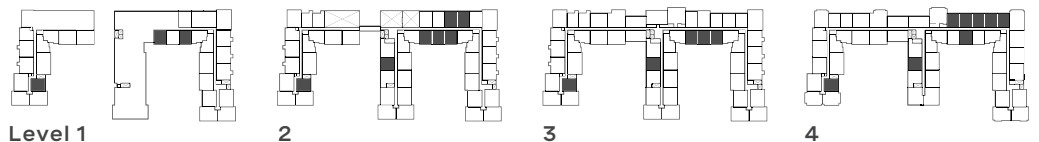

Unit no. \_\_\_\_\_

Available \_\_\_\_\_

Rent \_\_\_\_\_

RowenPinehills.com  
508.980.5195

9 Village Green South,  
Plymouth, MA 02360

BOZZUTO

Elevations and floor plans are artist's renderings and are shown for illustration purposes only. All square feet are approximate only.