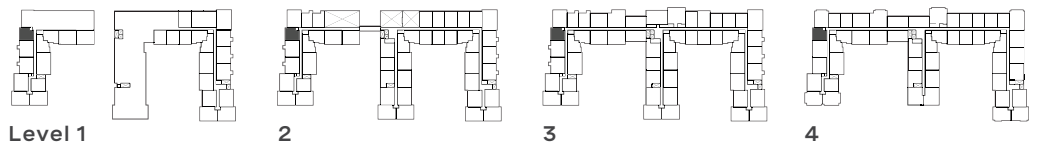

Unit no. _____

Available _____

Rent _____

RowenPinehills.com
508.980.5195

9 Village Green South,
Plymouth, MA 02360

BOZZUTO

Elevations and floor plans are artist's renderings and are shown for illustration purposes only. All square feet are approximate only.