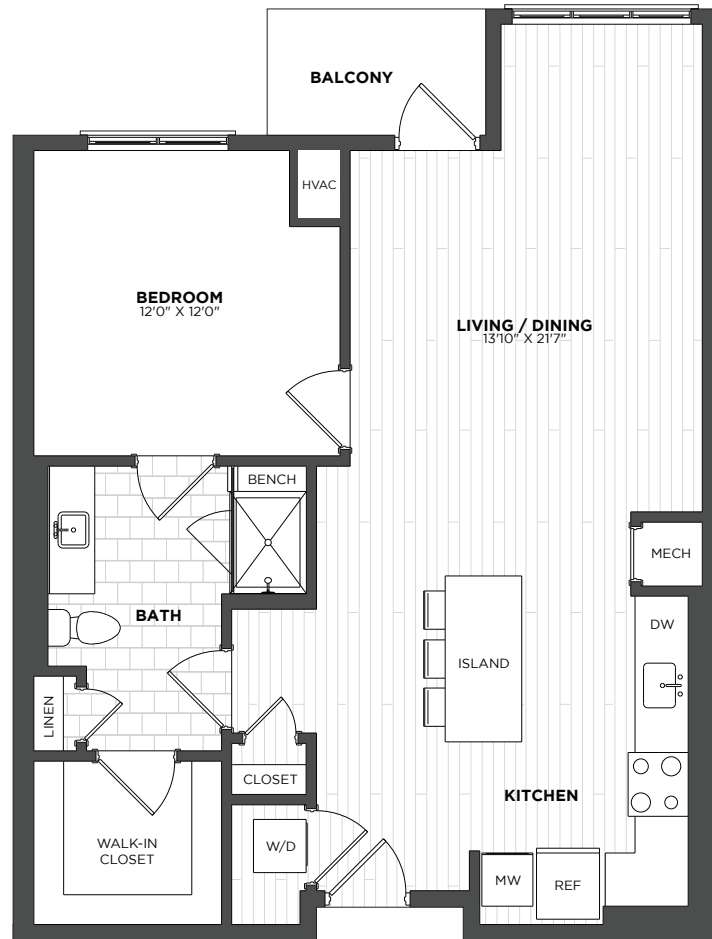

Unit no. \_\_\_\_\_

Available \_\_\_\_\_

Rent \_\_\_\_\_

RowenPinehills.com  
508.980.5195

9 Village Green South,  
Plymouth, MA 02360

BOZZUTO

Elevations and floor plans are artist's renderings and are shown for illustration purposes only. All square feet are approximate only.