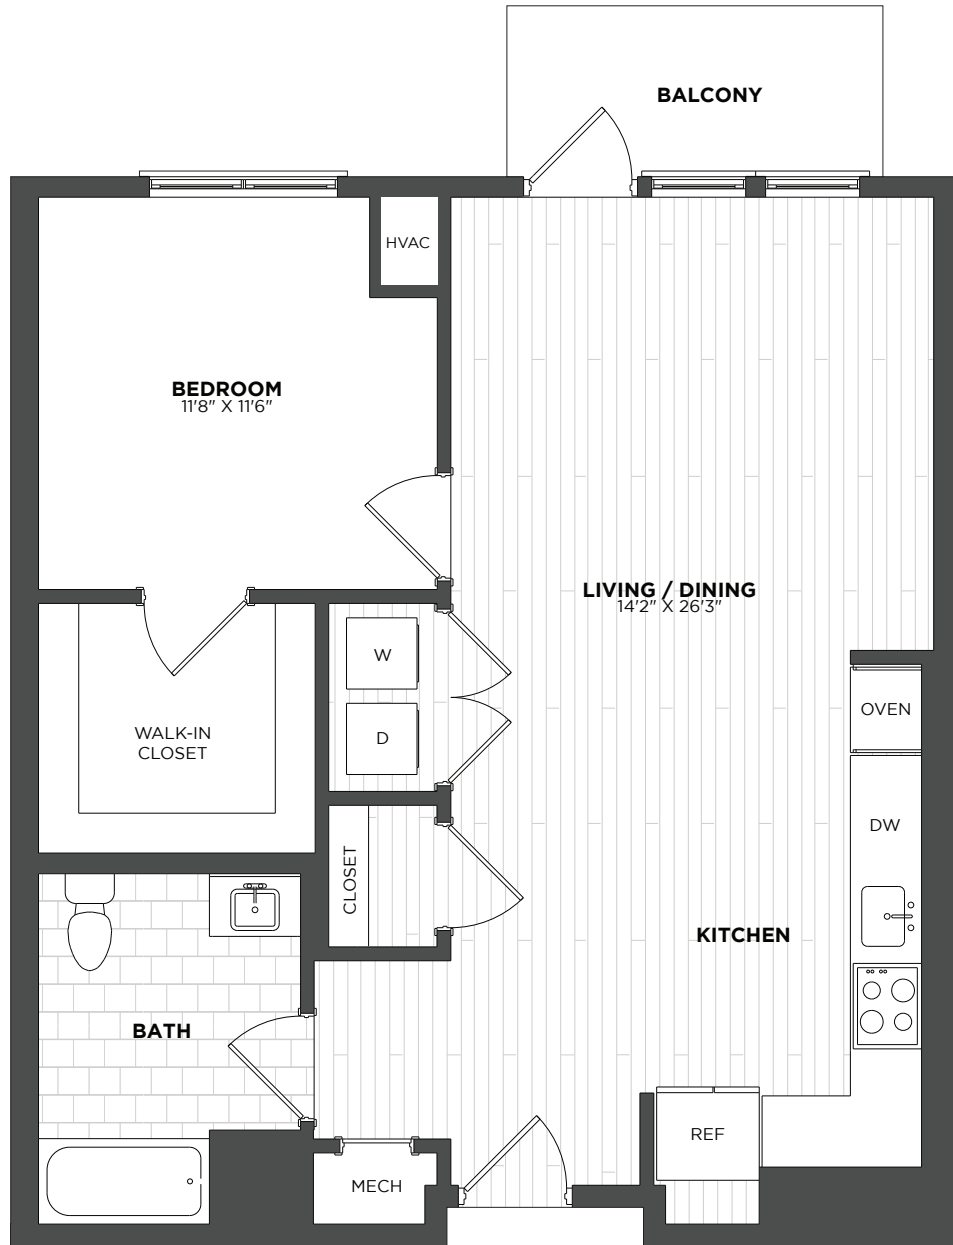

Unit no. _____

Available _____

Rent _____

RowenPinehills.com
508.980.5195

9 Village Green South,
Plymouth, MA 02360

BOZZUTO

Elevations and floor plans are artist's renderings and are shown for illustration purposes only. All square feet are approximate only.