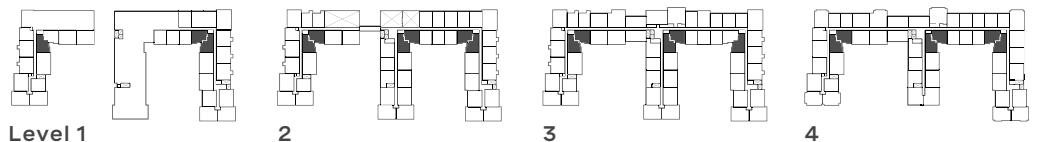

Unit no. \_\_\_\_\_

Available \_\_\_\_\_

Rent \_\_\_\_\_

RowenPinehills.com  
508.980.5195

9 Village Green South,  
Plymouth, MA 02360

BOZZUTO

Elevations and floor plans are artist's renderings and are shown for illustration purposes only. All square feet are approximate only.