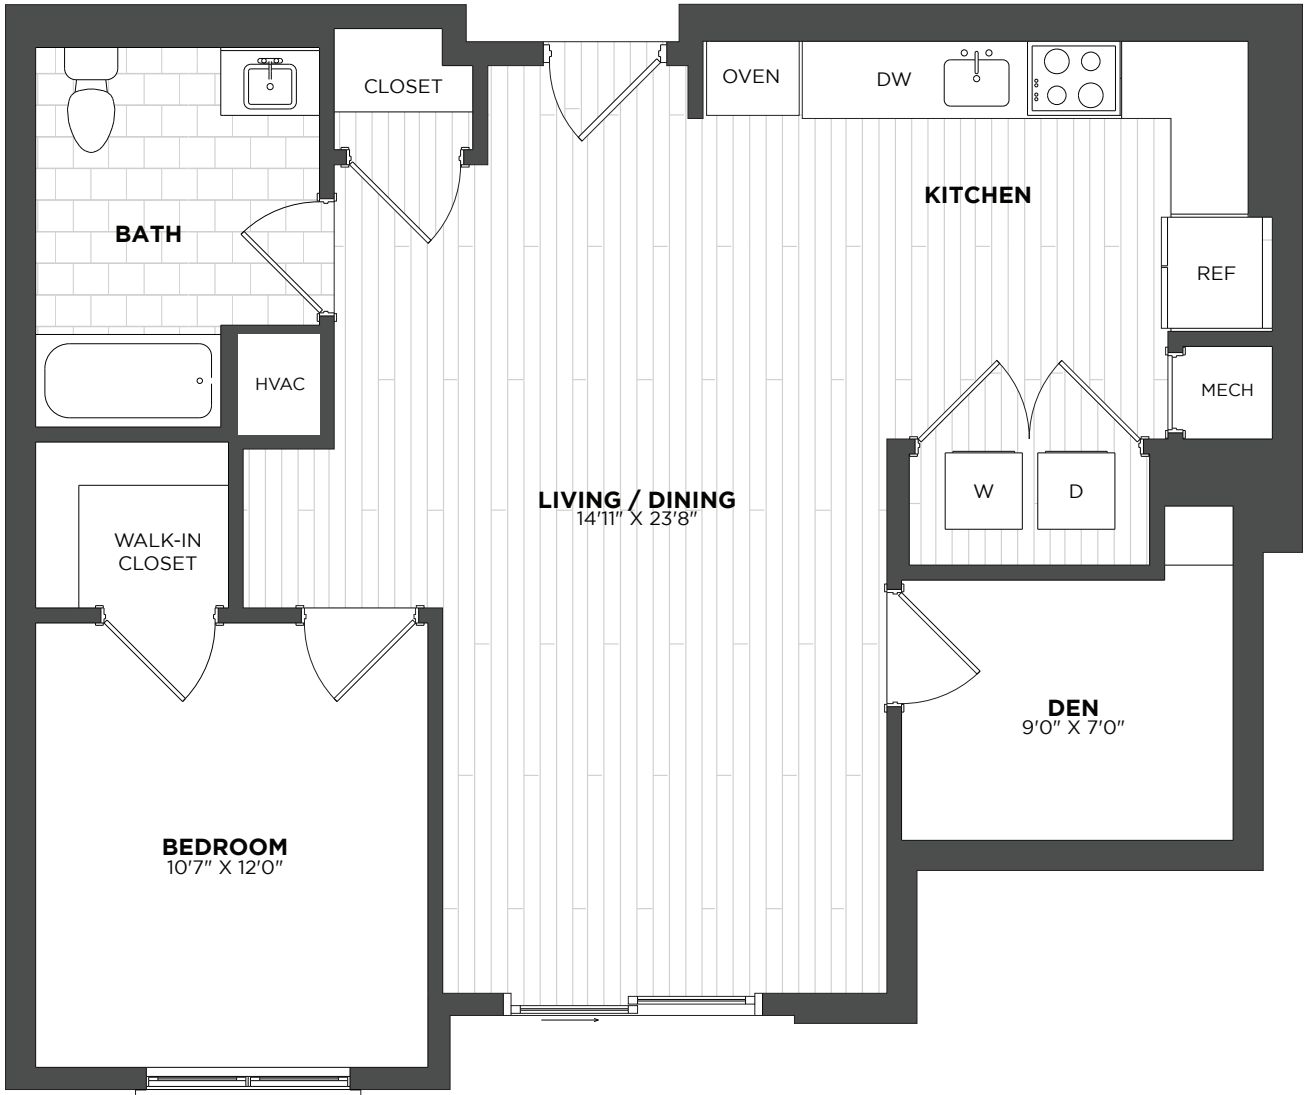

Unit no. \_\_\_\_\_

Available \_\_\_\_\_

Rent \_\_\_\_\_

RowenPinehills.com  
508.980.5195

9 Village Green South,  
Plymouth, MA 02360

BOZZUTO

Elevations and floor plans are artist's renderings and are shown for illustration purposes only. All square feet are approximate only.