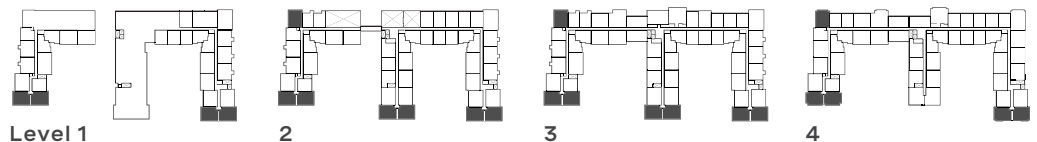

Unit no. _____

Available _____

Rent _____

RowenPinehills.com
508.980.5195

9 Village Green South,
Plymouth, MA 02360

BOZZUTO

Elevations and floor plans are artist's renderings and are shown for illustration purposes only. All square feet are approximate only.