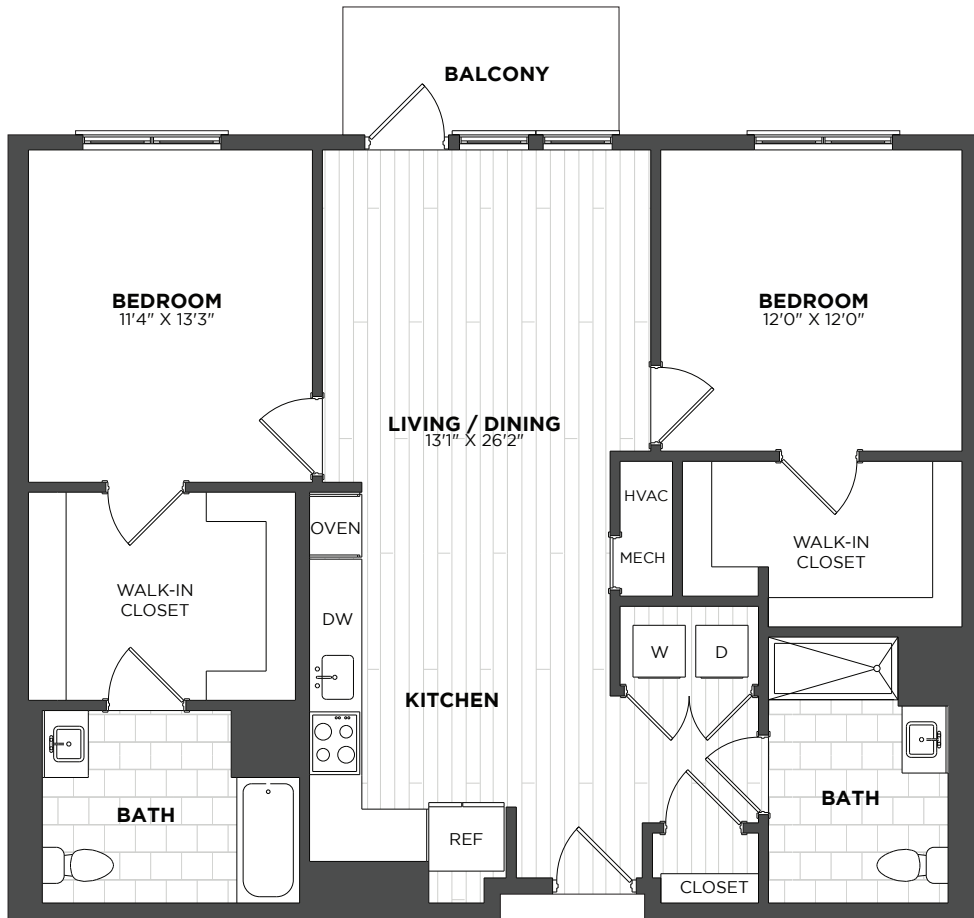

Unit no. _____

Available _____

Rent _____

RowenPinehills.com
508.980.5195

9 Village Green South,
Plymouth, MA 02360

BOZZUTO

Elevations and floor plans are artist's renderings and are shown for illustration purposes only. All square feet are approximate only.